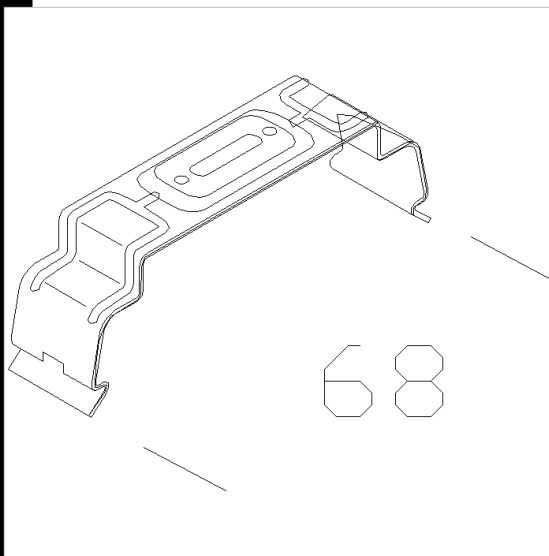

937 Staffa a plafone mono.

In acciaio inox Aisi 304.
Confezione di 100 bustine contenenti ciascuna 2 staffe + 2 viti.
Prezzo alla bustina.

Code	Kg	WTot	Colour
998072-00	0,04	0 W	INOX

Prodotti

- 981 Lunar T5

- 981 Lunar T8

The reported luminous flux is the flux emitted by the light source with a tolerance of $\pm 10\%$ compared to the indicated value. The W tot column indicates the total wattage absorbed by the system without exceeding 10% of the indicated