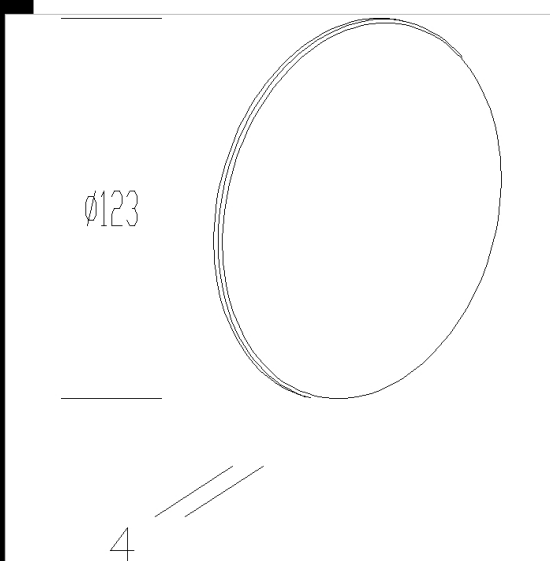

Download

DXF 2D
- acc_189_elfo.dxf

189 Filtro colorato

Vetro colorato che permette di creare un particolare effetto di luce sulle superfici da illuminare.

Code	Kg	WTot	Colour
995749-00	1,00	0 W	BLU
995751-00	0,10	0 W	VERDE
995750-00	1,00	0 W	ROSSO
995752-00	0,10	0 W	GIALLO

Prodotti

- 1524 Elfo 35/70W diffondente

- 1523 Elfo con tiges

- 1564 Elfo LED - FS - COB

- 1525 Elfo 35/70W concentrante

The reported luminous flux is the flux emitted by the light source with a tolerance of $\pm 10\%$ compared to the indicated value. The W tot column indicates the total wattage absorbed by the system without exceeding 10% of the indicated