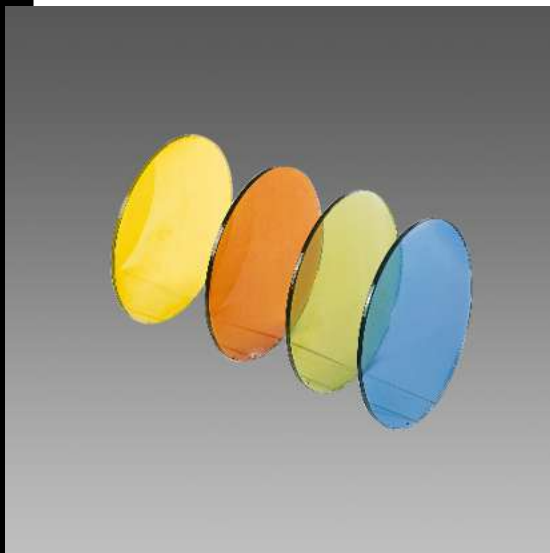

Download

DXF 2D
- acc_189_elfo.dxf

189 Filtro colorato

Vetro colorato che permette di creare un particolare effetto di luce sulle superfici da illuminare.

Code	Kg	WTot	Colour
995749-00	1,00	0 W	BLU
995751-00	0,10	0 W	VERDE
995750-00	1,00	0 W	ROSSO
995752-00	0,10	0 W	GIALLO

Prodotti

- 1524 Elfo 35/70W diffondente

- 1523 Elfo con tiges

- 1564 Elfo LED - FS - COB

- 1525 Elfo 35/70W concentrante

The reported luminous flux is the flux emitted by the light source with a tolerance of $\pm 10\%$ compared to the indicated value. The W tot column indicates the total wattage absorbed by the system without exceeding 10% of the indicated