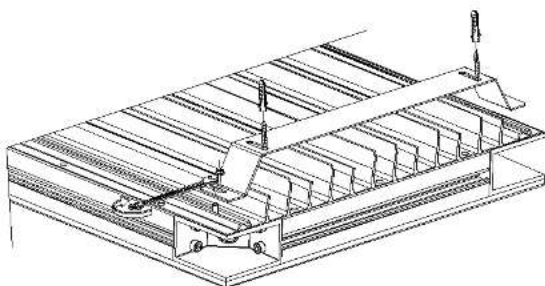

531 staffa fissa

In acciaio inox, permette la sospensione. per installazione a soffitto o parete.

Download

DXF 2D
- 531.dxf

Code	Kg	WTot	Colour
998100-00	1,14	0 W	INOX

Prodotti

- 3262 Modoled - LED

- 3264 Modoled - LED

- 3263 Modoled - LED misto

- 3260 Modoled - LED

The reported luminous flux is the flux emitted by the light source with a tolerance of $\pm 10\%$ compared to the indicated value. The W tot column indicates the total wattage absorbed by the system without exceeding 10% of the indicated