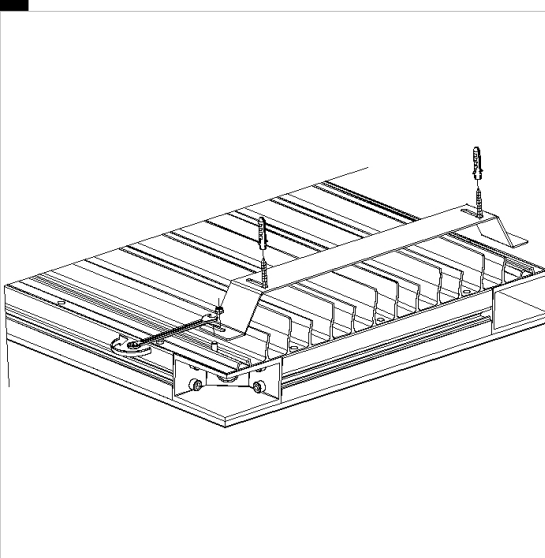

531 staffa fissa

In acciaio inox, permette la sospensione. per installazione a soffitto o parete.

Download

DXF 2D
- 531.dxf

Code	Kg	WTot	Colour
998100-00	1,14	0 W	INOX

Prodotti

- 3262 Modoled - LED

- 3264 Modoled - LED

- 3263 Modoled - LED misto

- 3260 Modoled - LED

The reported luminous flux is the flux emitted by the light source with a tolerance of $\pm 10\%$ compared to the indicated value. The W tot column indicates the total wattage absorbed by the system without exceeding 10% of the indicated