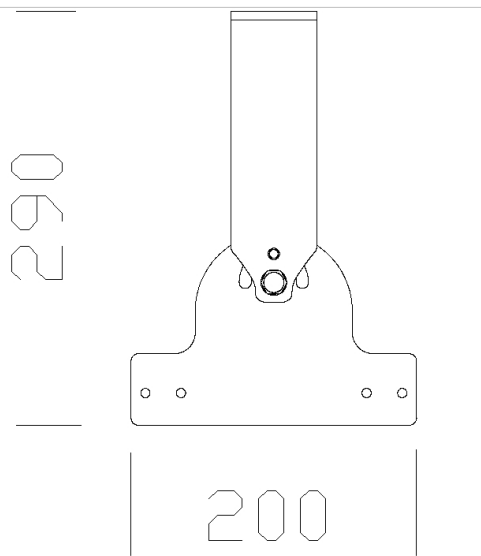

530 Staffa orientabile

In acciaio inox, permette la sospensione e la rotazione. per installazione a soffitto o parete.

Download

DXF 2D
- 530.dxf

Code	Kg	WTot	Colour
998099-00	2,01	0 W	INOX

Prodotti

- 3262 Modoled - LED

- 3264 Modoled - LED

- 3263 Modoled - LED misto

- 3260 Modoled - LED

The reported luminous flux is the flux emitted by the light source with a tolerance of $\pm 10\%$ compared to the indicated value. The W tot column indicates the total wattage absorbed by the system without exceeding 10% of the indicated