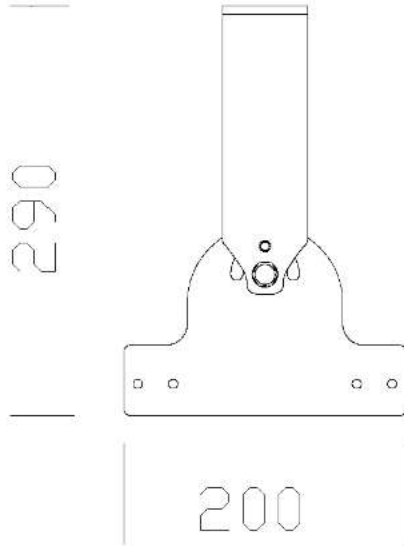

530 Staffa orientabile

In acciaio inox, permette la sospensione e la rotazione. per installazione a soffitto o parete.

Download

DXF 2D
- 530.dxf

Code	Kg	WTot	Colour
998099-00	2,01	0 W	INOX

Prodotti

- 3262 Modoled - LED

- 3264 Modoled - LED

- 3263 Modoled - LED misto

- 3260 Modoled - LED

The reported luminous flux is the flux emitted by the light source with a tolerance of $\pm 10\%$ compared to the indicated value. The W tot column indicates the total wattage absorbed by the system without exceeding 10% of the indicated