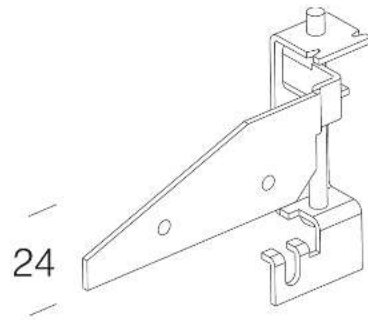

901 Staffa regolabile

In acciaio zincato. Set di 4 pezzi da utilizzarsi nel caso le comfort non vengano installate in appoggio.

Download

Code	Kg	WTot	Colour
998026-00	0,19	0 W	ZINCATO

Prodotti

- 826 Comfort T8 - lastra

- 814 Comfort - diffusore

- 874 Comfort T8 - ottica

- 873 Comfort T8 - ottica

- 873 Comfort T5 - ottica speculare 99.99

- 825 Comfort T8 - lastra opale

- 873 Comfort LED - UGR<19

The reported luminous flux is the flux emitted by the light source with a tolerance of  $\pm 10\%$  compared to the indicated value. The W tot column indicates the total wattage absorbed by the system without exceeding 10% of the indicated