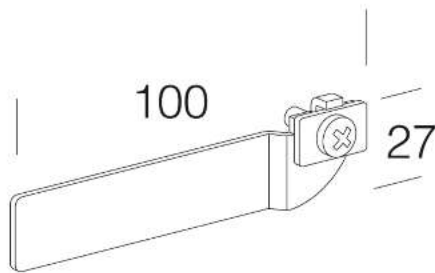

898 staffa frontale

Set di 4 pezzi. Staffa frontale per apparecchi monolampada.

Download

DXF 2D  
- 898.dxf

Code	Kg	WTot	Colour
998025-00	0,15	0 W	ZINCATO

Prodotti

- 877 Comfort T8 - ottica satinata

- 874 Comfort T8 - ottica

- 875 Comfort T8 - ottica satinata

- 873 Comfort T8 - ottica

- 873 Comfort T5 - ottica speculare 99,99

- 875 Comfort T5 - ottica satinata 99,99

- 848 Supercomfort

The reported luminous flux is the flux emitted by the light source with a tolerance of  $\pm 10\%$  compared to the indicated value. The W tot column indicates the total wattage absorbed by the system without exceeding 10% of the indicated