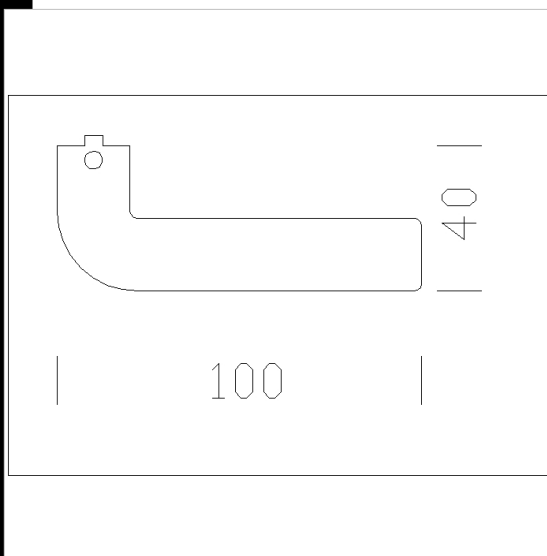

898 staffa frontale

Set di 4 pezzi. Staffa frontale per apparecchi monolampada.

Download

DXF 2D  
- 898.dxf

Code	Kg	WTot	Colour
998025-00	0,15	0 W	ZINCATO

Prodotti

- 877 Comfort T8 - ottica satinata

- 874 Comfort T8 - ottica

- 875 Comfort T8 - ottica satinata

- 873 Comfort T8 - ottica

- 873 Comfort T5 - ottica speculare 99,99

- 875 Comfort T5 - ottica satinata 99,99

- 848 Supercomfort

The reported luminous flux is the flux emitted by the light source with a tolerance of  $\pm 10\%$  compared to the indicated value. The W tot column indicates the total wattage absorbed by the system without exceeding 10% of the indicated