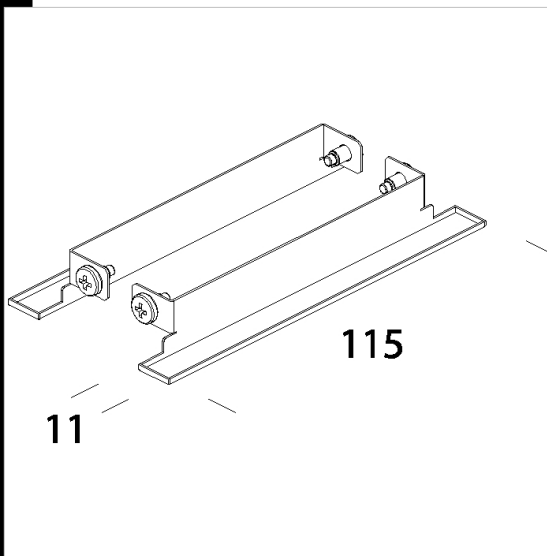

224 Testatina terminale

Da utilizzare sulle plafoniere come chiusura (anche in caso di fila continua).

Download

DXF 2D
- 224.dxf

Code	Kg	WTot	Colour
998014-00	0,04	0 W	BIANCO

Prodotti

- 849 Supercomfort -

- 847 Supercomfort T5 - ottica

- 848 Supercomfort T5 - con

The reported luminous flux is the flux emitted by the light source with a tolerance of $\pm 10\%$ compared to the indicated value. The W tot column indicates the total wattage absorbed by the system without exceeding 10% of the indicated