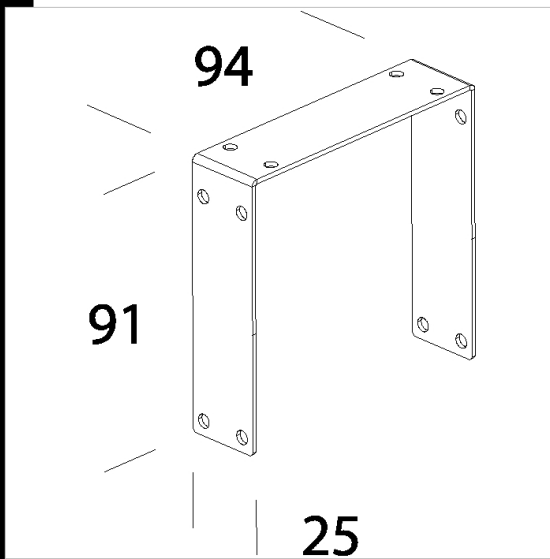

200 Staffa per fila continua

Da utilizzare sempre per realizzare la fila continua.

Download
DXF 2D
- 200.dxf

Code	Kg	WTot	Colour
998011-00	0,19	0 W	ZINCATO

Prodotti

- 849 Supercomfort -

- 847 Supercomfort T5 - ottica

- 848 Supercomfort

- 848 Supercomfort T5 - con

The reported luminous flux is the flux emitted by the light source with a tolerance of $\pm 10\%$ compared to the indicated value. The W tot column indicates the total wattage absorbed by the system without exceeding 10% of the indicated