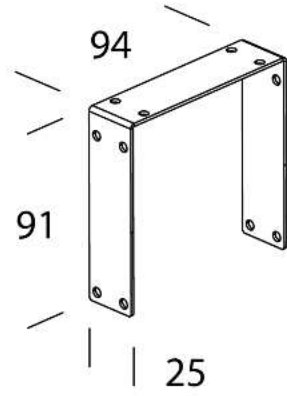

200 Staffa per fila continua

Da utilizzare sempre per realizzare la fila continua.

Download
DXF 2D
- 200.dxf

Code	Kg	WTot	Colour
998011-00	0,19	0 W	ZINCATO

Prodotti

- 849 Supercomfort -

- 847 Supercomfort T5 - ottica

- 848 Supercomfort

- 848 Supercomfort T5 - con

The reported luminous flux is the flux emitted by the light source with a tolerance of $\pm 10\%$ compared to the indicated value. The W tot column indicates the total wattage absorbed by the system without exceeding 10% of the indicated