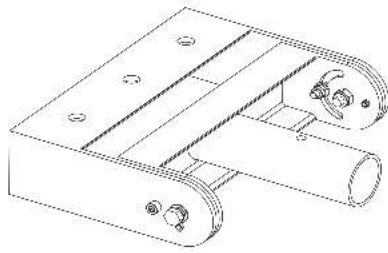

578 Staffa orientabile

Staffa orientabile in acciaio per l'installazione a parete o per l'utilizzo su torri-faro.

Download

DXF 2D
- 578X.dxf

Code	Kg	WTot	Colour
997709-00	7,00	0 W	ANTRACITE

Prodotti

- 3270 Stelvio 1 - Plus - LED

- 3273 Stelvio 1 - Plus S - LED

- 3274 Stelvio 2 - Plus - LED

- 3370 Stelvio - high

- 3374 Stelvio - high performance - grandi aree

The reported luminous flux is the flux emitted by the light source with a tolerance of $\pm 10\%$ compared to the indicated value. The W tot column indicates the total wattage absorbed by the system without exceeding 10% of the indicated