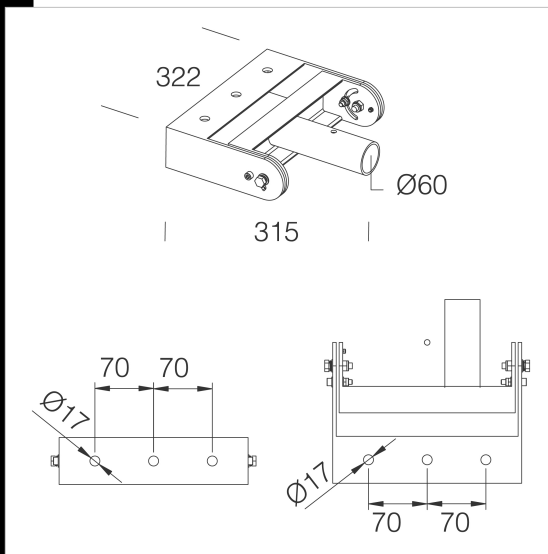

578 Staffa orientabile

Staffa orientabile in acciaio per l'installazione a parete o per l'utilizzo su torri-faro.

Download

DXF 2D
- 578X.dxf

Code	Kg	WTot	Colour
997709-00	7,00	0 W	ANTRACITE

Prodotti

- 3270 Stelvio 1 - Plus - LED

- 3273 Stelvio 1 - Plus S - LED

- 3274 Stelvio 2 - Plus - LED

- 3370 Stelvio - high

- 3374 Stelvio - high performance - grandi aree

The reported luminous flux is the flux emitted by the light source with a tolerance of $\pm 10\%$ compared to the indicated value. The W tot column indicates the total wattage absorbed by the system without exceeding 10% of the indicated