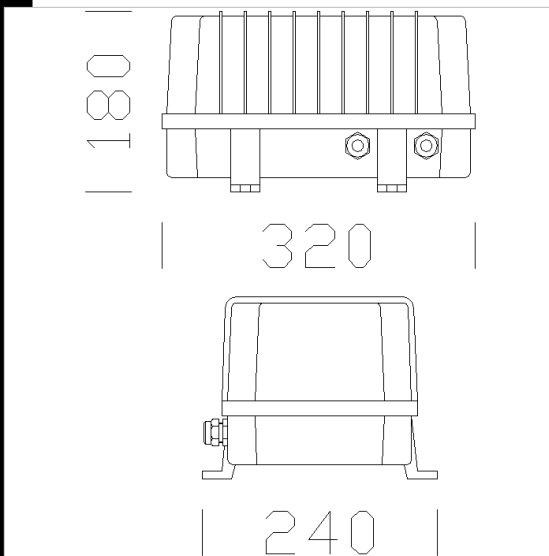

37 Cassetta IP65

In alluminio con piastra porta accessori in acciaio. Verniciatura per cataforesi. Predisposta per contenere gli accessori elettrici.

Code	Kg	WTot	Colour
997601-00	0,00	0 W	NERO

Prodotti

- 1125 Lampo - Fascio stretto

- 1168 Titanio - Simmetrico

- 1125 Lampo - Fascio largo

The reported luminous flux is the flux emitted by the light source with a tolerance of $\pm 10\%$ compared to the indicated value. The W tot column indicates the total wattage absorbed by the system without exceeding 10% of the indicated