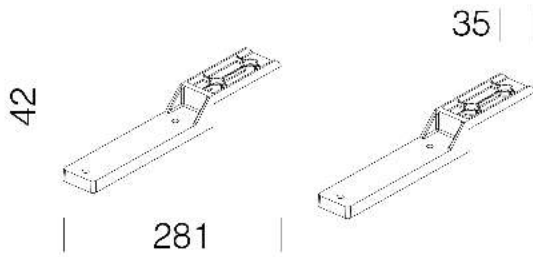

Download

198 staffe di supporto driver

In acciaio. Da utilizzare per l'installazione del driver Type 2 e Type 3 direttamente sulla staffa della versione a 3 moduli.

Code	Kg	WTot	Colour
995789-00	0,40	0 W	GRAFITE

- 3232 Forum LED - 3 MODULI -  
simmetrico XW

- 3194 Forum LED - 3 MODULI -  
asimmetrico 60°

The reported luminous flux is the flux emitted by the light source with a tolerance of  $\pm 10\%$  compared to the indicated value. The W tot column indicates the total wattage absorbed by the system without exceeding 10% of the indicated