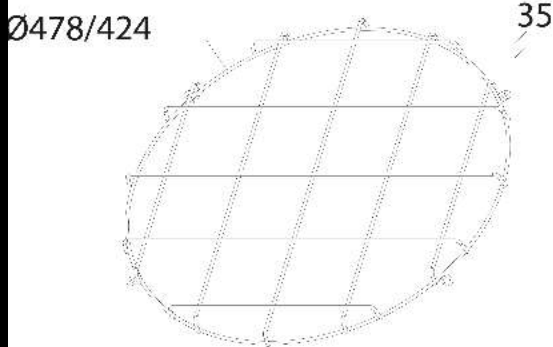

24 Gabbia di protezione - Astro

Gabbia di protezione antiurto in tondino di acciaio plastificato grafite. Fissaggio a mezzo viti. cod. 995771-00 for Astro 28-32-36 LED.
cod. 995773-00 for Astro 16-24 LED.
cod. 995776-00 for Astro 12 LED.

Code	Kg	WTot	Colour
995771-00	0,69	0 W	NERO
995773-00	0,55	0 W	NERO
995776-00	0,23	0 W	NERO

Prodotti

Download
DXF 2D
- 24nr.dxf

The reported luminous flux is the flux emitted by the light source with a tolerance of ± 10% compared to the indicated value. The W tot column indicates the total wattage absorbed by the system without exceeding 10% of the indicated