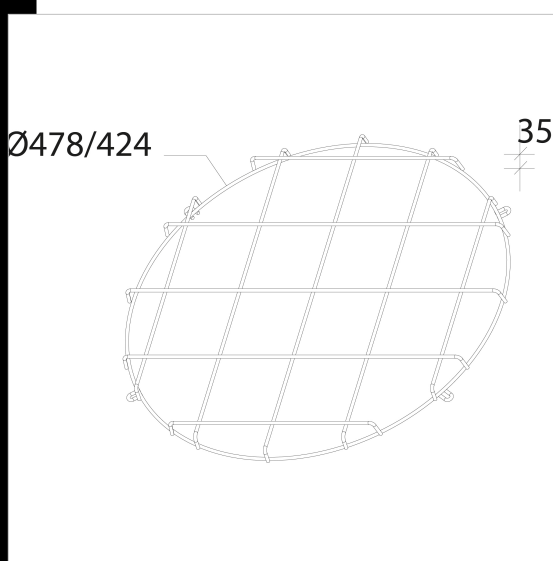

24 Gabbia di protezione - Astro

Gabbia di protezione antiurto in tondino di acciaio plastificato grafite. Fissaggio a mezzo viti. cod. 995771-00 for Astro 28-32-36 LED.
cod. 995773-00 for Astro 16-24 LED.
cod. 995776-00 for Astro 12 LED.

Code	Kg	WTot	Colour
995771-00	0,69	0 W	NERO
995773-00	0,55	0 W	NERO
995776-00	0,23	0 W	NERO

Prodotti

Download
DXF 2D
- 24nr.dxf

The reported luminous flux is the flux emitted by the light source with a tolerance of ± 10% compared to the indicated value. The W tot column indicates the total wattage absorbed by the system without exceeding 10% of the indicated