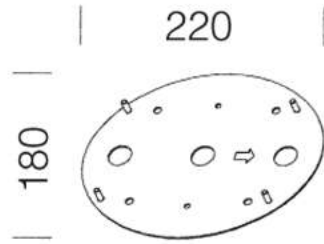

188 Piastra

In acciaio. Da utilizzare insieme all'acc. 120 per l'installazione su palo

Download

DXF 2D
- acc_188_elfo.dxf

Montaggi
- acc_188.pdf

Code	Kg	WTot	Colour
995748-00	0,33	0 W	NERO

Prodotti

- 1528 Elfo 150W concentrante

- 1524 Elfo 35/70W diffondente

- 1527 Elfo 150W diffondente

- 1539 Elfo RGBW - DMX/RDM

- 1515 Elfo LED - FL - COB

- 1564 Elfo LED - FS - COB

- 1523 Elfo LED con tiges

- 1525 Elfo 35/70W concentrante

The reported luminous flux is the flux emitted by the light source with a tolerance of $\pm 10\%$ compared to the indicated value. The W tot column indicates the total wattage absorbed by the system without exceeding 10% of the indicated