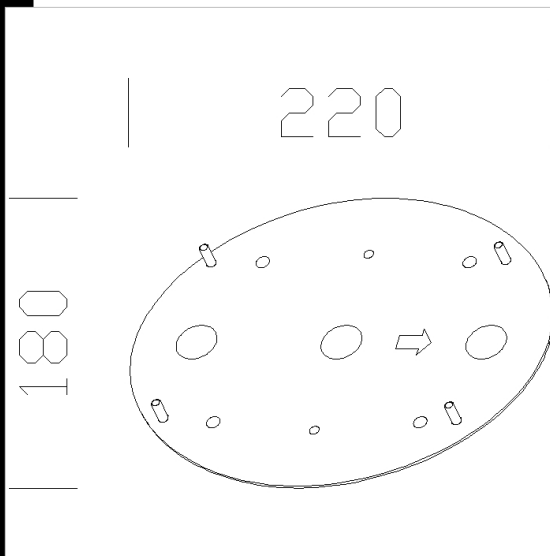

188 Piastra

In acciaio. Da utilizzare insieme all'acc. 120 per l'installazione su palo

Download

DXF 2D
- acc_188_elfo.dxf

Montaggi
- acc_188.pdf

Code	Kg	WTot	Colour
995748-00	0,33	0 W	NERO

Prodotti

- 1528 Elfo 150W concentrante

- 1524 Elfo 35/70W diffondente

- 1527 Elfo 150W diffondente

- 1539 Elfo RGBW - DMX/RDM

- 1515 Elfo LED - FL - COB

- 1564 Elfo LED - FS - COB

- 1523 Elfo LED con tiges

- 1525 Elfo 35/70W concentrante

The reported luminous flux is the flux emitted by the light source with a tolerance of $\pm 10\%$ compared to the indicated value. The W tot column indicates the total wattage absorbed by the system without exceeding 10% of the indicated