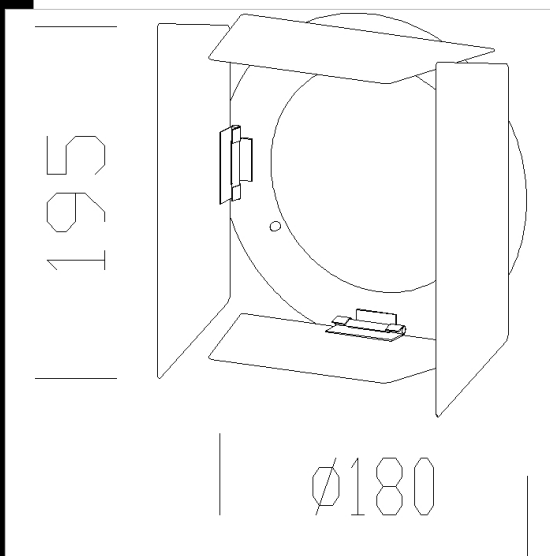

Download

DXF 2D
- acc_187_elfo.dxf

187 Frangiluce

In acciaio verniciatura a polvere. Permette di direzionare il fascio luminoso.

Code	Kg	WTot	Colour
995747-00	0,42	0 W	NERO

Prodotti

- 1524 Elfo 35/70W diffondente

- 1539 Elfo RGBW - DMX/RDM

- 1523 Elfo con tiges

- 1525 Elfo 35/70W concentrante

The reported luminous flux is the flux emitted by the light source with a tolerance of ± 10% compared to the indicated value. The W tot column indicates the total wattage absorbed by the system without exceeding 10% of the indicated