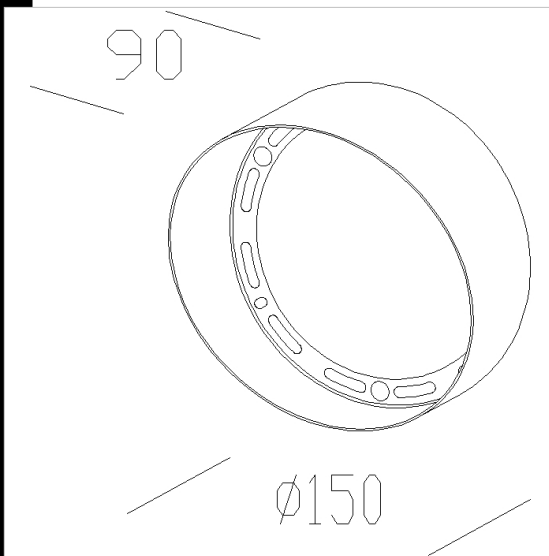

Download

DXF 2D
- acc_186_elfo.dxf

186 Convogliatore

In alluminio. Per convogliare il fascio luminoso in un'unica direzione

Code	Kg	WTot	Colour
995746-00	0,08	0 W	NERO

Prodotti

- 1524 Elfo 35/70W diffondente

- 1539 Elfo RGBW - DMX/RDM

- 1523 Elfo con tiges

- 1525 Elfo 35/70W concentrante

The reported luminous flux is the flux emitted by the light source with a tolerance of $\pm 10\%$ compared to the indicated value. The W tot column indicates the total wattage absorbed by the system without exceeding 10% of the indicated