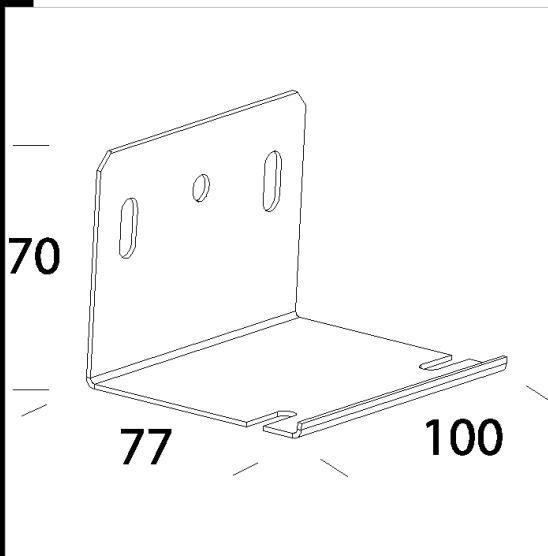

536 attacco a parete

Per installare Sicura a parete fissa. Prezzo alla bustina contenente due pezzi.

Download

DXF 2D
- 536.dxf

Code	Kg	WTot	Colour
993972-00	0,32	0 W	GREY

Prodotti

- 1769 Sicura - FL simmetrico

- 1775 Sicura - ellittico LED

- 1768 Sicura - FS simmetrico

- 1726 Sicura - simmetrico T5

The reported luminous flux is the flux emitted by the light source with a tolerance of $\pm 10\%$ compared to the indicated value. The W tot column indicates the total wattage absorbed by the system without exceeding 10% of the indicated