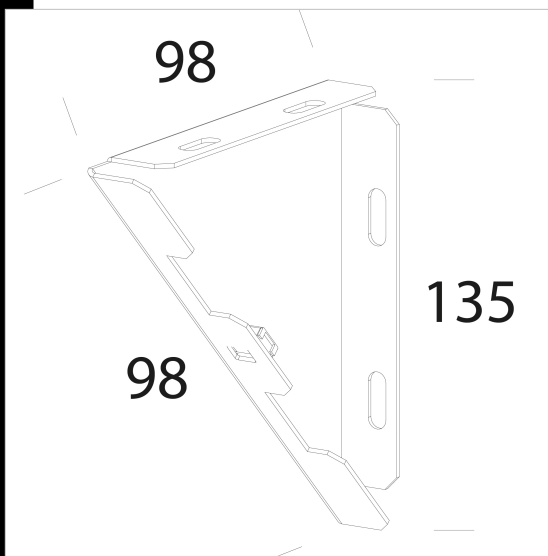

588 staffa

Staffa per fissaggio a parete. Prezzo alla coppia.

Download

DXF 2D
- 588.dxf

Code	Kg	WTot	Colour
993971-00	0,13	0 W	BIANCO

Prodotti

- 602 Disanlens

- 601 Disanlens

The reported luminous flux is the flux emitted by the light source with a tolerance of $\pm 10\%$ compared to the indicated value. The W tot column indicates the total wattage absorbed by the system without exceeding 10% of the indicated