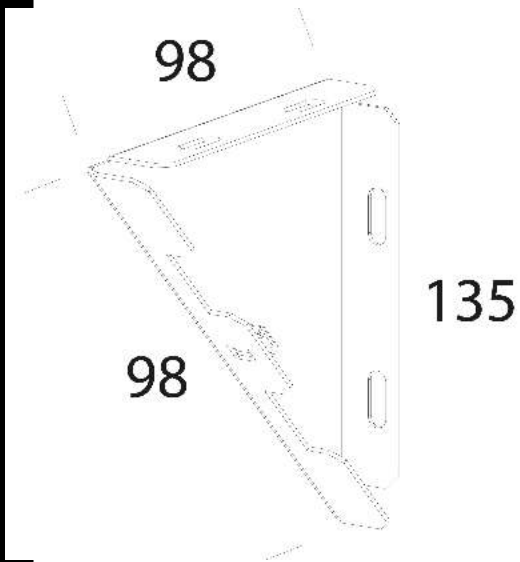

588 staffa

Staffa per fissaggio a parete. Prezzo alla coppia.

Download

DXF 2D
- 588.dxf

Code	Kg	WTot	Colour
993971-00	0,13	0 W	BIANCO

Prodotti

- 602 Disanlens

- 601 Disanlens

The reported luminous flux is the flux emitted by the light source with a tolerance of $\pm 10\%$ compared to the indicated value. The W tot column indicates the total wattage absorbed by the system without exceeding 10% of the indicated