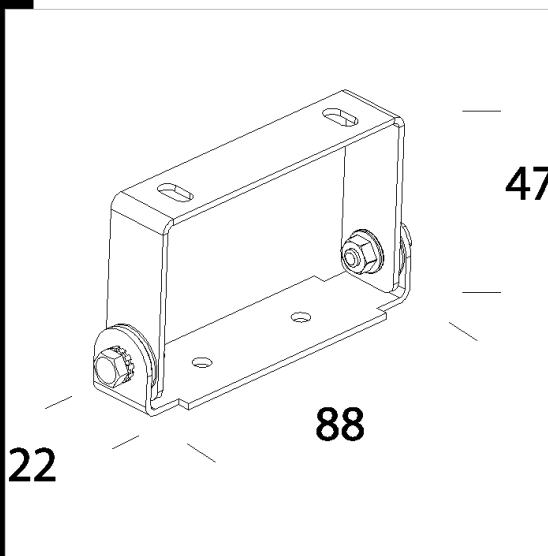

535 staffa orientabile

Utilizzare nell'installazione direttamente a plafone.
Portata Kg. 6.
Bustina contenente 2 pezzi.

Download

DXF 2D
- 535.dxf

Code	Kg	WTot	Colour
993970-00	0,12	0 W	GREY

Prodotti

- 1769 Sicura - FL simmetrico

- 1775 Sicura - ellittico LED

- 1768 Sicura - FS simmetrico

- 1726 Sicura - simmetrico T5

The reported luminous flux is the flux emitted by the light source with a tolerance of $\pm 10\%$ compared to the indicated value. The W tot column indicates the total wattage absorbed by the system without exceeding 10% of the indicated