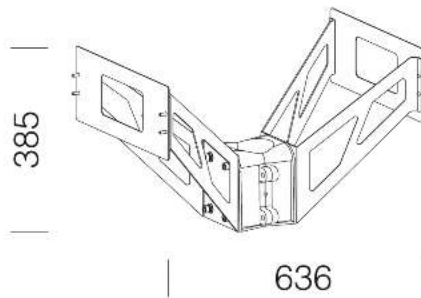

Download

- 3DS
- disano_501.3ds
- 3DM
- disano_501.3dm

Code	Kg	WTot	Colour
991450-00	10,00	0 W	ARGENTO SABBBIATO
991451-00	10,00	0 W	BIANCO

Prodotti

- 1295 Onda 1 - luce

- 1297 Onda 3 - luce diretta

- 1296 Onda 2 - luce diretta/

The reported luminous flux is the flux emitted by the light source with a tolerance of $\pm 10\%$ compared to the indicated value. The W tot column indicates the total wattage absorbed by the system without exceeding 10% of the indicated