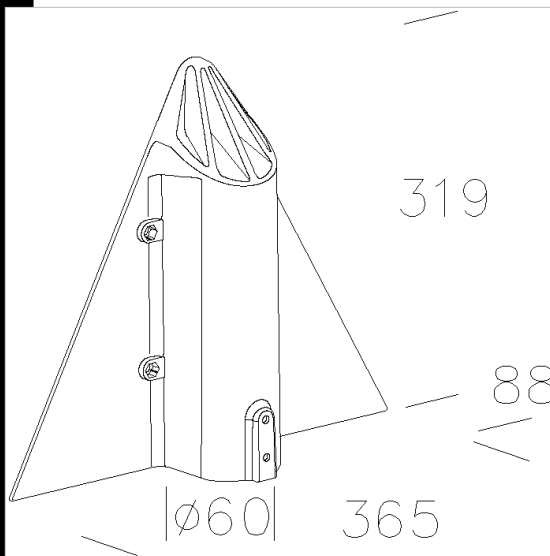

96 Attacco palo ø60 - Meridiana

In alluminio pressofuso. Da utilizzare per il fissaggio su palo ø60

Download

DXF 2D
- 96.dxf

Code	Kg	WTot	Colour
991218-00	1,68	0 W	GRAFITE
991217-00	1,68	0 W	GREY9007

Prodotti

- 1298 Meridiana 1

- 1282 Meridiana LED

The reported luminous flux is the flux emitted by the light source with a tolerance of $\pm 10\%$ compared to the indicated value. The W tot column indicates the total wattage absorbed by the system without exceeding 10% of the indicated