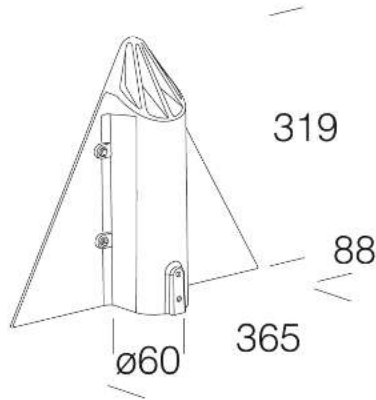

96 Attacco palo ø60 - Meridiana

In alluminio pressofuso. Da utilizzare per il fissaggio su palo ø60

Download

DXF 2D
- 96.dxf

Code	Kg	WTot	Colour
991218-00	1,68	0 W	GRAFITE
991217-00	1,68	0 W	GREY9007

Prodotti

- 1298 Meridiana 1

- 1282 Meridiana LED

The reported luminous flux is the flux emitted by the light source with a tolerance of $\pm 10\%$ compared to the indicated value. The W tot column indicates the total wattage absorbed by the system without exceeding 10% of the indicated