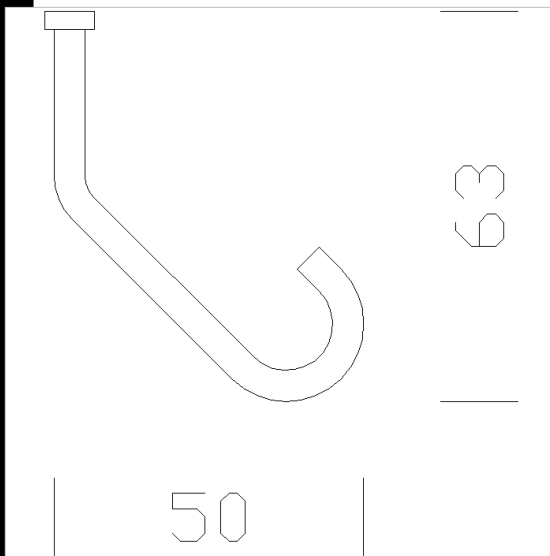

7212 Gancio per flebo

Code	Kg	WTot
721002-00	0,00	0 W

Prodotti

- 7202 Serena - luce centrale

- 7201 Serena - luce diretta

- 7204 Serena - versioni speciali

- 7203 Serena - luce centrale

The reported luminous flux is the flux emitted by the light source with a tolerance of $\pm 10\%$ compared to the indicated value. The W tot column indicates the total wattage absorbed by the system without exceeding 10% of the indicated