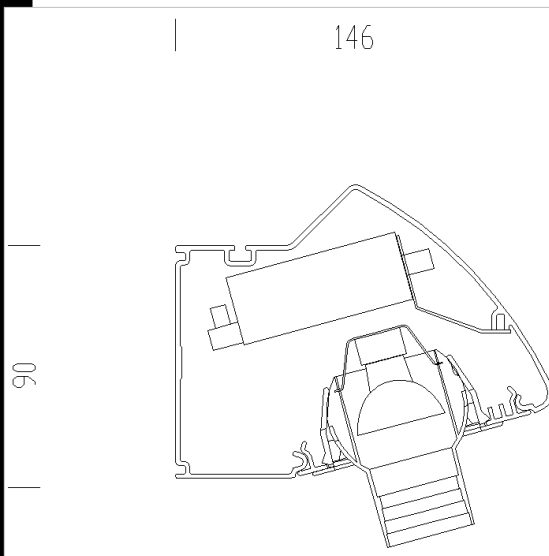

7211 Faretto orientabile CTL

Download  
DXF 2D  
- acc7211.dxf

Code	Kg	WTot
721001-00	1,00	0 W

Prodotti

- 7202 Serena - luce centrale

- 7201 Serena - luce diretta

- 7204 Serena - versioni speciali

- 7203 Serena - luce centrale

The reported luminous flux is the flux emitted by the light source with a tolerance of  $\pm 10\%$  compared to the indicated value. The W tot column indicates the total wattage absorbed by the system without exceeding 10% of the indicated