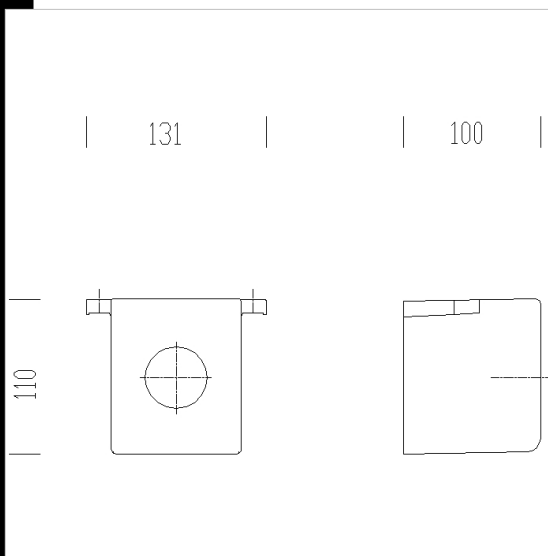

7210 Box valvole gas

Download
DXF 2D
- acc7210.dxf

Code	Kg	WTot
721000-00	0,00	0 W

Prodotti

- 7202 Serena - luce centrale

- 7201 Serena - luce diretta

- 7204 Serena - versioni speciali

- 7203 Serena - luce centrale

The reported luminous flux is the flux emitted by the light source with a tolerance of $\pm 10\%$ compared to the indicated value. The W tot column indicates the total wattage absorbed by the system without exceeding 10% of the indicated