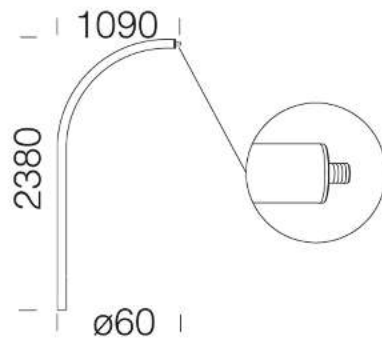

Download

- 3DS
- disano_386.3ds
- 3DM
- disano_386.3dm

Code	Kg	WTot	Colour
326518-00	12,80	0 W	GREY9007

Prodotti

- 3165 Iride luce diretta/ indiretta

- 3160 Iride luce diretta -

- 3164 Iride luce diretta -

- 3162 Iride luce diretta -

- 3167 Iride - luce diretta LED

- 3166 Iride dir/ind LED RGB

The reported luminous flux is the flux emitted by the light source with a tolerance of $\pm 10\%$ compared to the indicated value. The W tot column indicates the total wattage absorbed by the system without exceeding 10% of the indicated