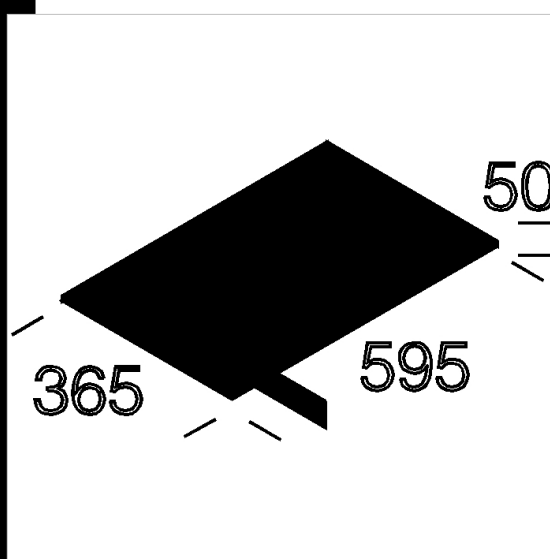

1185 Cornice incasso

In acciaio, colore bianco.
Cornice adattatore per poter incassare l'art. 1103 e 1104, in controsoffittature 600 x 600.

Code	Kg	WTot	Colour
321508-00	1,25	0 W	BIANCO

Prodotti

- 1103 Nikos

- 1104 Nikos - Asimmetrico

The reported luminous flux is the flux emitted by the light source with a tolerance of $\pm 10\%$ compared to the indicated value. The W tot column indicates the total wattage absorbed by the system without exceeding 10% of the indicated