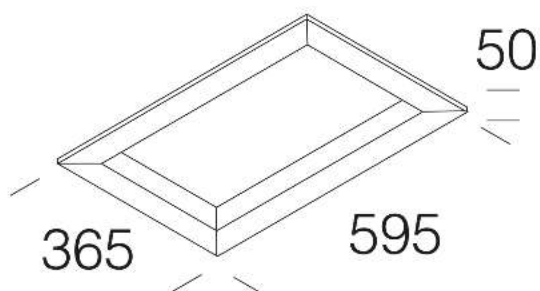

1185 Cornice incasso

In acciaio, colore bianco.
Cornice adattatore per poter incassare l'art. 1103 e 1104, in controsoffittature 600 x 600.

Code	Kg	WTot	Colour
321508-00	1,25	0 W	BIANCO

Prodotti

- 1103 Nikos

- 1104 Nikos - Asimmetrico

The reported luminous flux is the flux emitted by the light source with a tolerance of $\pm 10\%$ compared to the indicated value. The W tot column indicates the total wattage absorbed by the system without exceeding 10% of the indicated