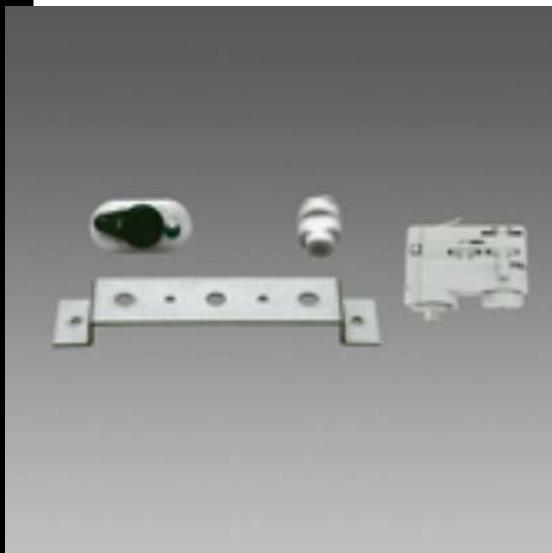

## Staffa + adattatore universale

Confezione completa di staffa per il fissaggio, adattatore elettrico +meccanico.

Download

Code	Kg	WTot	Colour
22093571-00	0,28	0 W	GRIGIO

### Prodotti

- Compendio - COB

- Compendio binario

The reported luminous flux is the flux emitted by the light source with a tolerance of  $\pm 10\%$  compared to the indicated value. The W tot column indicates the total wattage absorbed by the system without exceeding 10% of the indicated