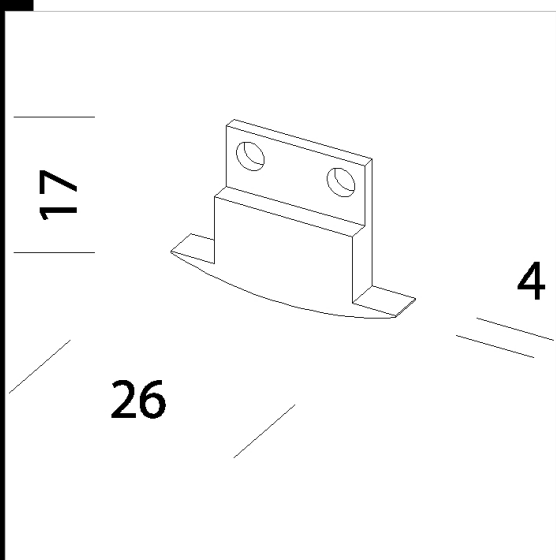

### Testatina di chiusura - Linea LED

Busta contenete 2 pezzi.

**Download**

DXF 2D  
- 28070.dxf

Code	Kg	WTot
22028070-00	0,01	0 W

**Prodotti**

- Linea LED "arredi"

The reported luminous flux is the flux emitted by the light source with a tolerance of  $\pm 10\%$  compared to the indicated value. The W tot column indicates the total wattage absorbed by the system without exceeding 10% of the indicated