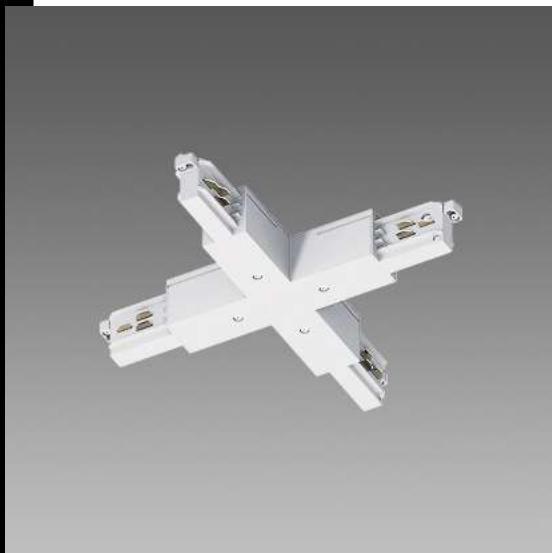

Giunto a "X"

Consente la connessione elettrica "a croce" e meccanica

Download

DXF 2D
- 26617.dxf

Code	Kg	WTot	Colour
22026617-00	0,39	0 W	BIANCO
22026637-00	0,40	0 W	NERO

Prodotti

- Omnitrack PLUS - DIMM - 6

- Omnitrack PLUS da incasso -

The reported luminous flux is the flux emitted by the light source with a tolerance of $\pm 10\%$ compared to the indicated value. The W tot column indicates the total wattage absorbed by the system without exceeding 10% of the indicated