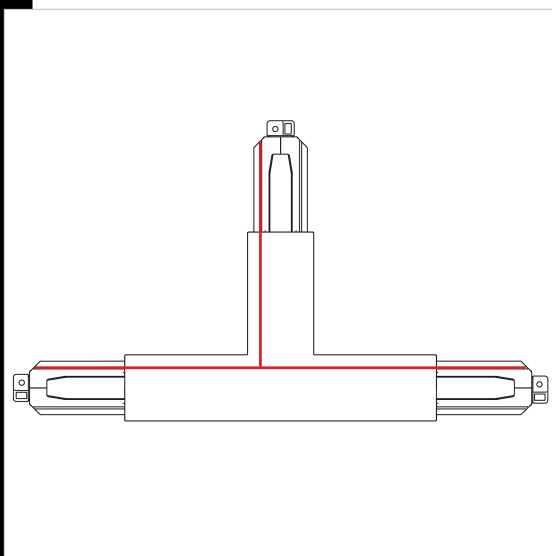

Giunto a "T" interno - sx

Consente la connessione elettrica interna "sinistra" e meccanica per la Giunto a "T".

Download

DXF 2D
- 26615.dxf

Code	Kg	WTot	Colour
22026615-00	0,30	0 W	BIANCO
22026635-00	0,29	0 W	NERO

Prodotti

- Omnitrack PLUS - DIMM - 6

- Omnitrack PLUS da incasso -

The reported luminous flux is the flux emitted by the light source with a tolerance of $\pm 10\%$ compared to the indicated value. The W tot column indicates the total wattage absorbed by the system without exceeding 10% of the indicated