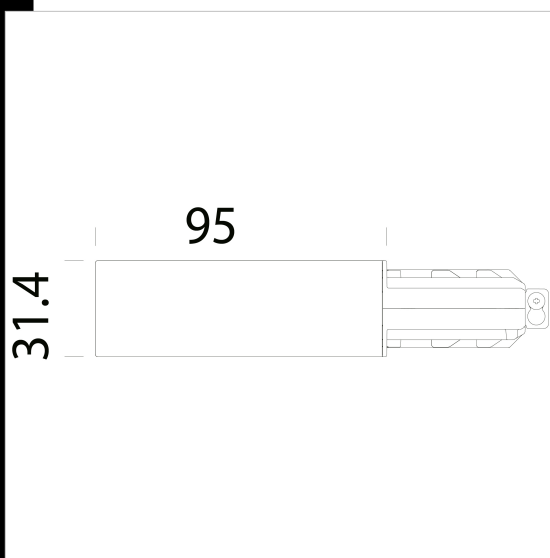

Testata alimentatore H - dx

Permette l'alimentazione del binario.

Download

DXF 2D
- 26311.dxf

Code	Kg	WTot	Colour
22026311-00	0,12	0 W	BIANCO

Prodotti

- Omnitrack H - Dimm - 6

The reported luminous flux is the flux emitted by the light source with a tolerance of $\pm 10\%$ compared to the indicated value. The W tot column indicates the total wattage absorbed by the system without exceeding 10% of the indicated