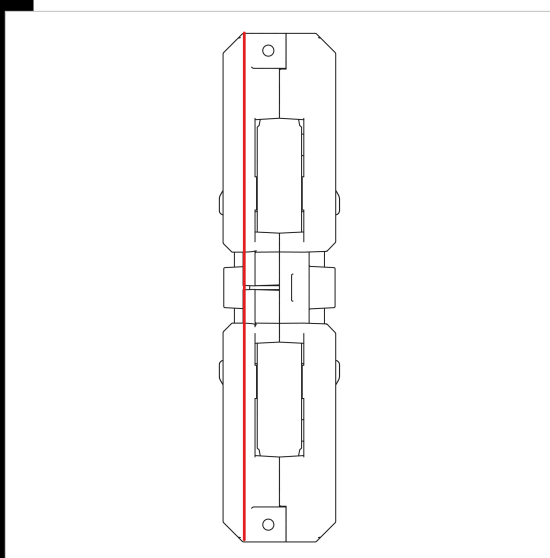

## Giunto passante

Permette l'allineamento e la connessione elettrica del binario.

### Download

DXF 2D  
- 26218.dxf

Code	Kg	WTot	Colour
22026218-00	0,04	0 W	BIANCO
22026238-00	0,05	0 W	NERO

### Prodotti

- Omnitrack PLUS - DIMM - 6

- Omnitrack PLUS da incasso -

- Omnitrack H - Dimm - 6

The reported luminous flux is the flux emitted by the light source with a tolerance of  $\pm 10\%$  compared to the indicated value. The W tot column indicates the total wattage absorbed by the system without exceeding 10% of the indicated