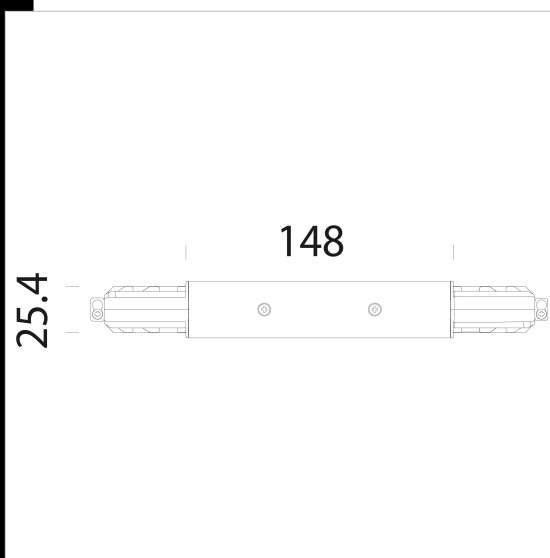

Giunto diretto H

Consente la connessione elettrica e meccanica.

Download

DXF 2D
- 26212.dxf

Code	Kg	WTot	Colour
22026212-00	0,23	0 W	BIANCO

Prodotti

- Omnitrack H - Dimm - 6

The reported luminous flux is the flux emitted by the light source with a tolerance of $\pm 10\%$ compared to the indicated value. The W tot column indicates the total wattage absorbed by the system without exceeding 10% of the indicated