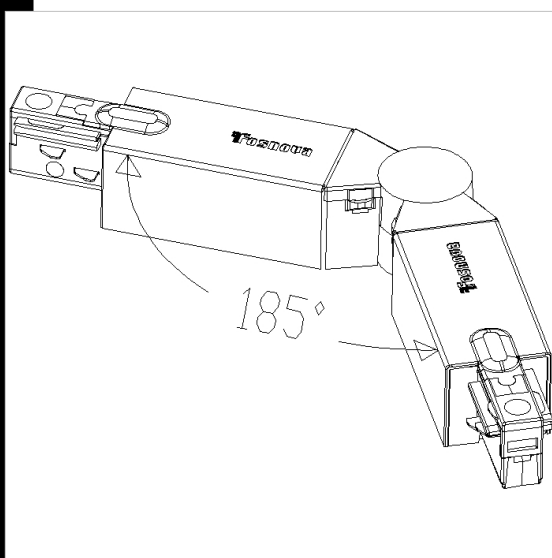

3° IP  
IK

Download

DXF 2D  
- 25117.dxf

## Giunto circolare 2 vie

Consente la connessione elettrica e la giunzione con angoli variabili.

Code	Kg	WTot	Colour
22025171-00	0,22	0 W	GRIGIO
22025117-00	0,22	0 W	BIANCO
22025138-00	0,22	0 W	NERO

### Prodotti

- Omintrack 3 accensioni

- Omintrack completo di

The reported luminous flux is the flux emitted by the light source with a tolerance of  $\pm 10\%$  compared to the indicated value. The W tot column indicates the total wattage absorbed by the system without exceeding 10% of the indicated