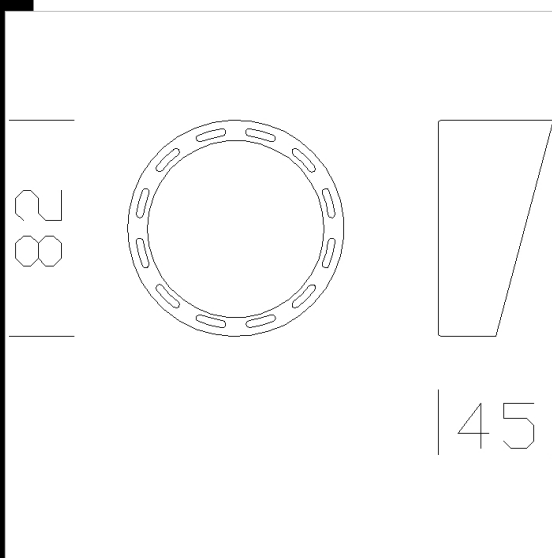

Convogliatore DICR

Convoglia il fascio luminoso. Solo per DICR.

Code	Kg	WTot	Colour
22005892-00	0,02	0 W	NERO

Prodotti

- Gi Otto con stelo

- Gi Otto 2 x dicr Basetta fissa

The reported luminous flux is the flux emitted by the light source with a tolerance of $\pm 10\%$ compared to the indicated value. The W tot column indicates the total wattage absorbed by the system without exceeding 10% of the indicated