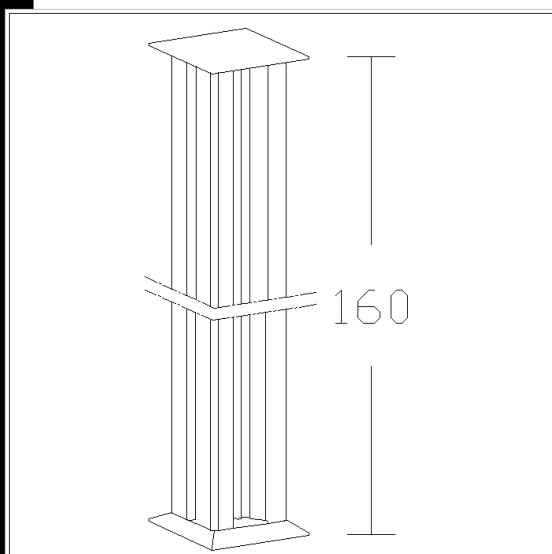

## Piantana per Compendio

Piantana in alluminio. Completa di attacco per Compendio e di base da fissare al suolo.

Code	Gear	Kg	WTot	Colour
22005476-00	CN	3,50	0 W	OSSIDATO

### Prodotti

- Compendio AR singolo

- Compendio

The reported luminous flux is the flux emitted by the light source with a tolerance of  $\pm 10\%$  compared to the indicated value. The W tot column indicates the total wattage absorbed by the system without exceeding 10% of the indicated