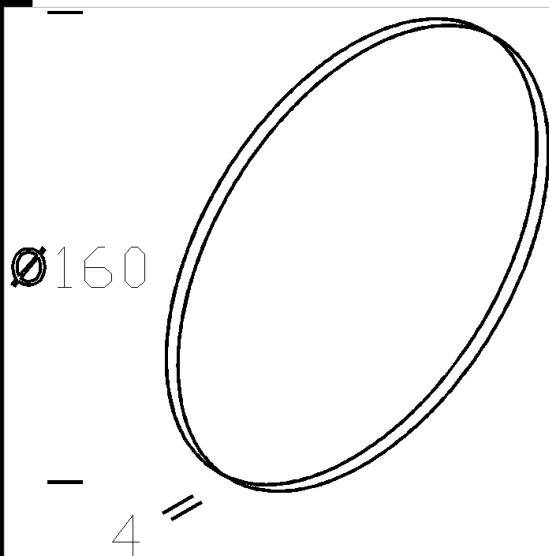

Filtro verdura

Ideale per valorizzare la merce esposta in negozi o reparti verdura.

Code	Kg	WTot
22005261-00	0,50	0 W

Prodotti

- Mac 2 T

Download
DXF 2D
- v_005334.dxf

The reported luminous flux is the flux emitted by the light source with a tolerance of $\pm 10\%$ compared to the indicated value. The W tot column indicates the total wattage absorbed by the system without exceeding 10% of the indicated