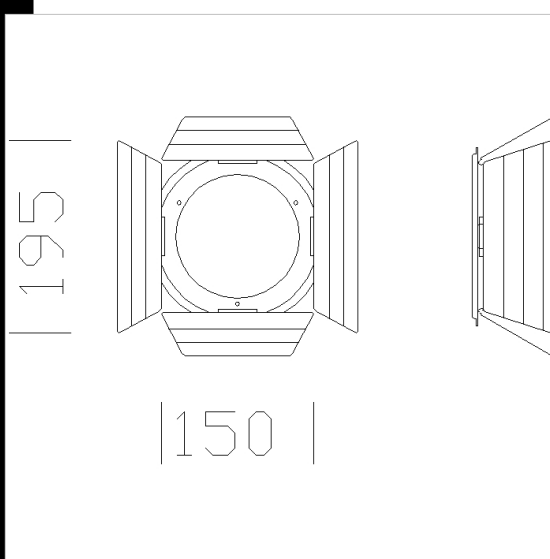

Download

DXF 2D
- deflett.dxf

Deflettore antiab. Ø 150

In acciaio. Permette di schermare il fascio luminoso.
Per AR111, E27, JMTS.

Code	Kg	WTot	Colour
22005220-00	0,50	0 W	BIANCO
22005230-00	0,20	0 W	NERO

Prodotti

- Cast "A+C+J" - Basetta

- Gotham

The reported luminous flux is the flux emitted by the light source with a tolerance of $\pm 10\%$ compared to the indicated value. The W tot column indicates the total wattage absorbed by the system without exceeding 10% of the indicated