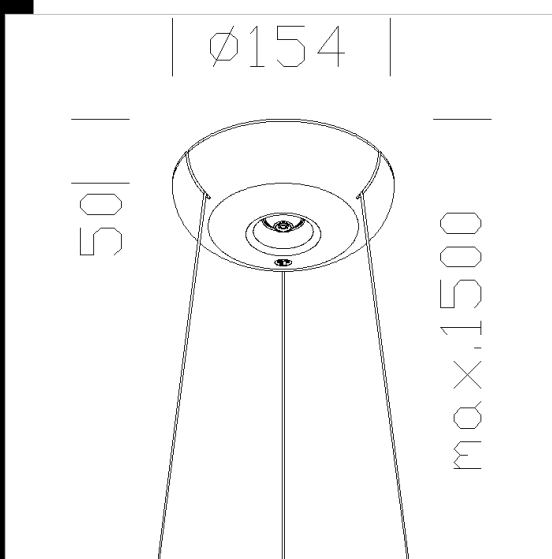

Download

DXF 2D
- sospensione venere.dxf

Code	Kg	WTot	Colour
22003265-00	0,50	0 W	BIANCO

Prodotti

- Venere - LED + Strip LED

- Minerva LED+RGBW

- Venere - LED + LED RGBW

- Minerva LED + LED

The reported luminous flux is the flux emitted by the light source with a tolerance of $\pm 10\%$ compared to the indicated value. The W tot column indicates the total wattage absorbed by the system without exceeding 10% of the indicated