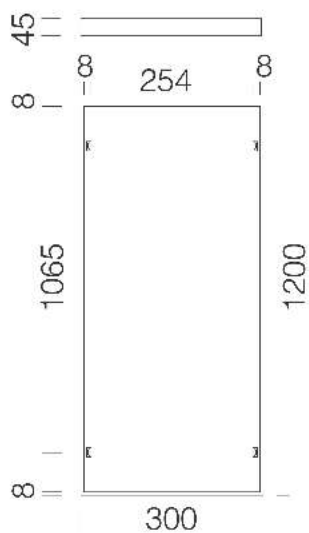

Download

- DXF 2D
- 998032.dxf
- Montaggi
- 595 01-20.pdf

595 cadre 1200x300 h45mm

Cadre aluminium peint en blanc ; utiliser pour l'installation en plafonnier de LED Panel R art. 840 - 842 - 844.

Code	Kg	WTot	Colour
998032-00	0,90	0 W	BLANC

Prodotti

- 842 LED Panel R - UGR<19 -

- 840 LED Panel R - UGR<19 -

The reported luminous flux is the flux emitted by the light source with a tolerance of $\pm 10\%$ compared to the indicated value. The W tot column indicates the total wattage absorbed by the system without exceeding 10% of the indicated