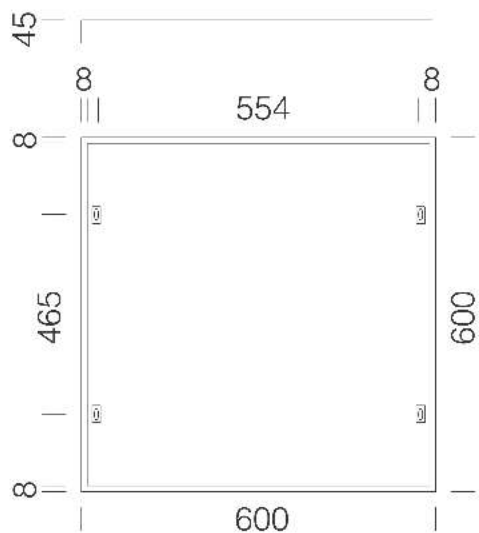

Download

DXF 2D
- 998031.dxf

Montaggi
- 595 01-20.pdf

595 cadre 600x600 h45mm

Cadre aluminium peint en blanc ; utiliser pour l'installation en plafonnier de LED Panel art. 840 - 842 - 844.

Code	Kg	WTot	Colour
998031-00	0,76	0 W	BLANC

Prodotti

- 842 LED Panel - UGR<19 -

- 840 LED Panel - UGR<19 -

- 844 LED Panel HE - UGR<19 -

The reported luminous flux is the flux emitted by the light source with a tolerance of $\pm 10\%$ compared to the indicated value. The W tot column indicates the total wattage absorbed by the system without exceeding 10% of the indicated