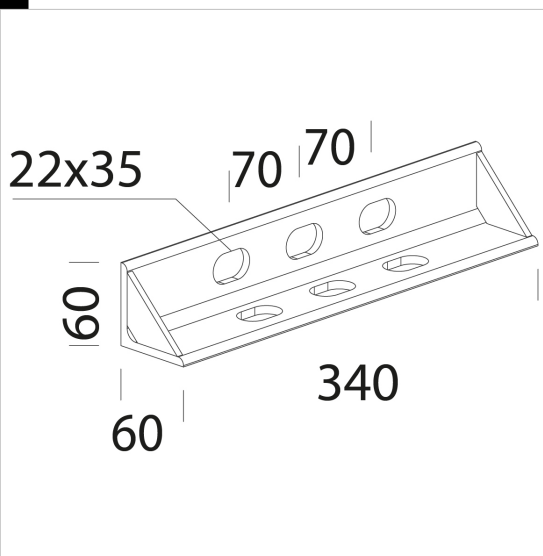

345 étrier murale

A utiliser pour l'installation de Forum 1 module LED au mur.

Code	Kg	WTot	Colour
995772-00	1,90	0 W	GRAPHITE

Prodotti

Download
DXF 2D
- 345bis.dxf

The reported luminous flux is the flux emitted by the light source with a tolerance of $\pm 10\%$ compared to the indicated value. The W tot column indicates the total wattage absorbed by the system without exceeding 10% of the indicated