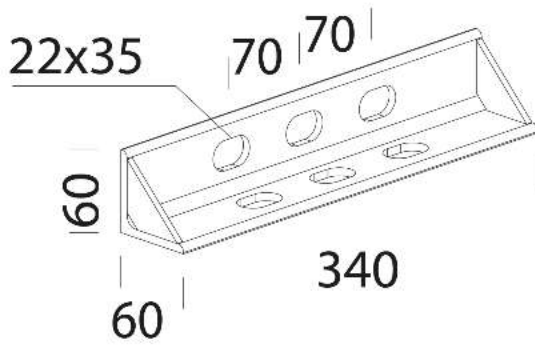

345 étrier murale

A utiliser pour l'installation de Forum 1 module LED au mur.

Code	Kg	WTot	Colour
995772-00	1,90	0 W	GRAPHITE

Prodotti

Download
DXF 2D
- 345bis.dxf

The reported luminous flux is the flux emitted by the light source with a tolerance of $\pm 10\%$ compared to the indicated value. The W tot column indicates the total wattage absorbed by the system without exceeding 10% of the indicated