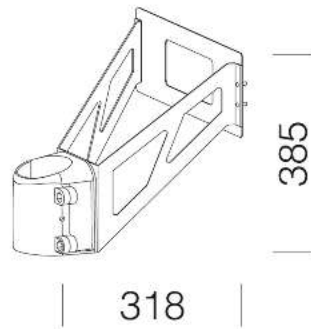

500 étrier Onda

Bras simple pour installer Onda sur les colonnes acc. 1492/1494.

Download

3DS  
- disano\_500.3ds  
3DM  
- disano\_500.3dm

Code	Kg	WTot	Colour
991441-00	5,50	0 W	BLANC
991440-00	5,50	0 W	ARGENT SABLÉ

Prodotti

- 1295 Onda 1 - lumière directe

- 1297 Onda 3 - lumière directe

- 1296 Onda 2 - lumière directe

The reported luminous flux is the flux emitted by the light source with a tolerance of  $\pm 10\%$  compared to the indicated value. The W tot column indicates the total wattage absorbed by the system without exceeding 10% of the indicated