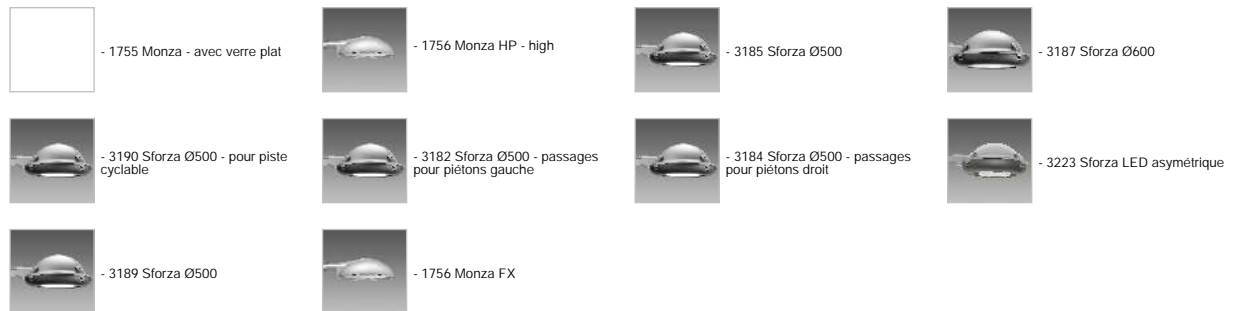

467 bras

Bras pour candélabre. A utiliser avec le candélabre art. 1492/1494.

Download

- DXF 2D
- 466.dxf
- 3DS
- disano\_467.3ds
- 3DM
- disano\_467.3dm

Code	Kg	WTot	Colour
991413-00	7,99	0 W	ARGENT SABLÉ

Prodotti

The reported luminous flux is the flux emitted by the light source with a tolerance of  $\pm 10\%$  compared to the indicated value. The W tot column indicates the total wattage absorbed by the system without exceeding 10% of the indicated