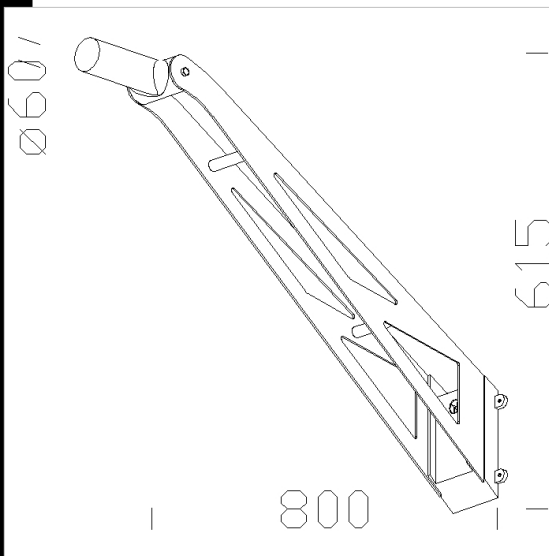

467 bras

Bras pour candélabre. A utiliser avec le candélabre art. 1492/1494.

Download

- DXF 2D
- 466.dxf
- 3DS
- disano\_467.3ds
- 3DM
- disano\_467.3dm

Code	Kg	WTot	Colour
991413-00	7,99	0 W	ARGENT SABLÉ

Prodotti

The reported luminous flux is the flux emitted by the light source with a tolerance of  $\pm 10\%$  compared to the indicated value. The W tot column indicates the total wattage absorbed by the system without exceeding 10% of the indicated