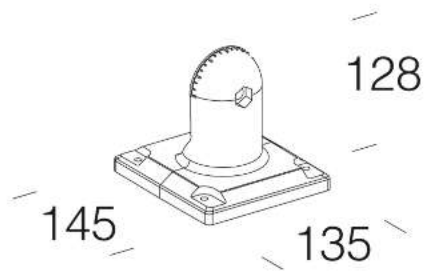

456 Fixation mur

A utiliser pour l'installation de l'art. Capri au mur ou sur le cube Lione. Avec crémaillère anti-glisce. Fixation orientable.

Download

DXF 2D
- 456.dxf

| Code | Kg | WTot | Colour |
|-----------|------|------|------------|
| 991406-00 | 0,89 | 0 W | ANTHRACITE |
| 991403-00 | 0,87 | 0 W | GREY9007 |
| 991402-00 | 0,71 | 0 W | GRAPHITE |

- 1593 Volo LED - pour piste cyclable

The reported luminous flux is the flux emitted by the light source with a tolerance of $\pm 10\%$ compared to the indicated value. The W tot column indicates the total wattage absorbed by the system without exceeding 10% of the indicated