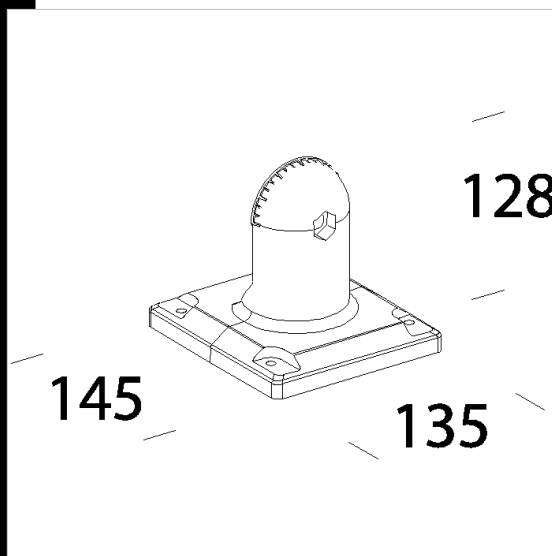

456 Fixation mur

A utiliser pour l'installation de l'art. Capri au mur ou sur le cube Lione. Avec crémaillère anti-glisce. Fixation orientable.

Download

DXF 2D
- 456.dxf

| Code | Kg | WTot | Colour |
|-----------|------|------|------------|
| 991406-00 | 0,89 | 0 W | ANTHRACITE |
| 991403-00 | 0,87 | 0 W | GREY9007 |
| 991402-00 | 0,71 | 0 W | GRAPHITE |

- 1593 Volo LED - pour piste cyclable

The reported luminous flux is the flux emitted by the light source with a tolerance of $\pm 10\%$ compared to the indicated value. The W tot column indicates the total wattage absorbed by the system without exceeding 10% of the indicated