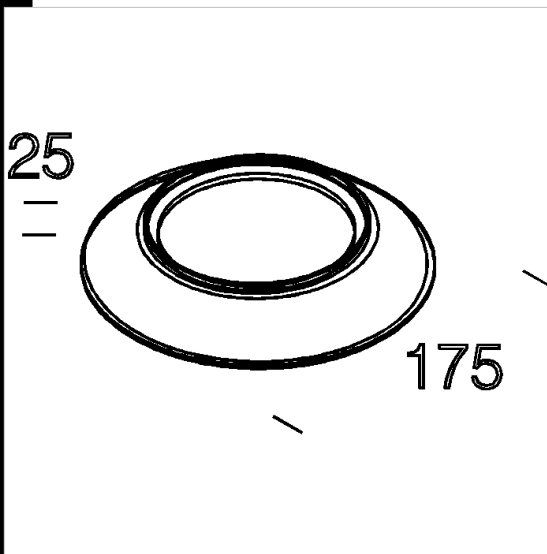

78 écran

En plexiglas coloré.

Download

DXF 2D
- d78.dxf

Code	Kg	WTot	Colour
985023-00	0,00	0 W	JAUNE
985024-00	0,00	0 W	BLANC
985021-00	0,00	0 W	ROUGE
985022-00	0,00	0 W	VERT

Prodotti

- 1530 Faro 2 - diffuseur strié -

- 1532 Faro 2 - diffuseur strié -

- 1534 Faro 2 - diffuseur strié -

The reported luminous flux is the flux emitted by the light source with a tolerance of $\pm 10\%$ compared to the indicated value. The W tot column indicates the total wattage absorbed by the system without exceeding 10% of the indicated