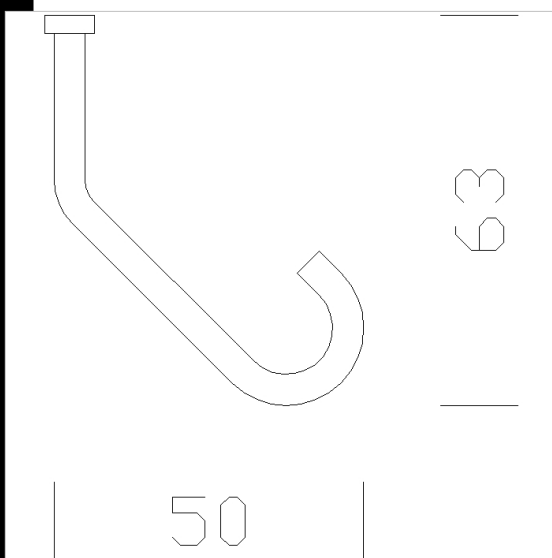

7212 crochet pour perfusion

Download

DXF 2D
- 7212.dxf

Code	Kg	WTot
721002-00	0,00	0 W

Prodotti

- 7202 Serena - Éclairage direct

- 7201 Serena - Éclairage direct

- 7204 Serena - versions

- 7203 Serena - Éclairage

The reported luminous flux is the flux emitted by the light source with a tolerance of $\pm 10\%$ compared to the indicated value. The W tot column indicates the total wattage absorbed by the system without exceeding 10% of the indicated