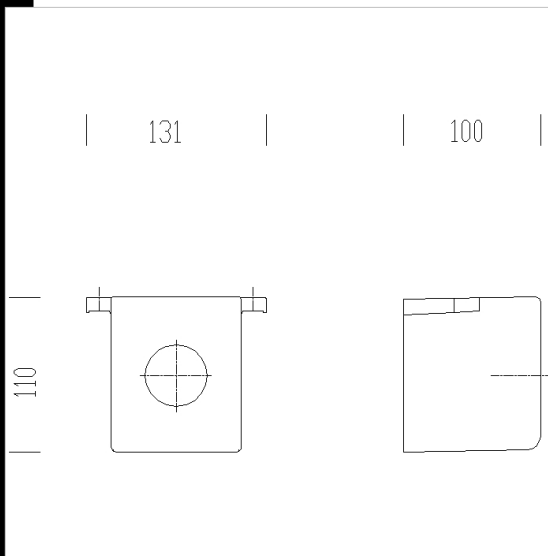

7210 boîtier vanne gaz médicaux

Download

DXF 2D
- acc7210.dxf

| Code | Kg | WTot |
|-----------|------|------|
| 721000-00 | 0,00 | 0 W |

Prodotti

- 7202 Serena - Éclairage direct

- 7201 Serena - Éclairage direct

- 7204 Serena - versions

- 7203 Serena - Éclairage

The reported luminous flux is the flux emitted by the light source with a tolerance of $\pm 10\%$ compared to the indicated value. The W tot column indicates the total wattage absorbed by the system without exceeding 10% of the indicated