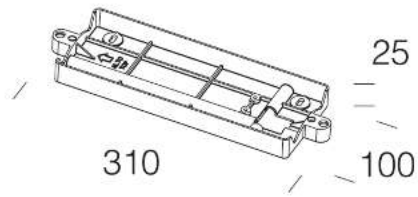

401 Fixation murale

Fixation au mur pour Cilindro

Download

Code	Kg	WTot	Colour
420451-00	0,00	0 W	116
420450-00	0,34	0 W	GREY9007

Prodotti

- 1290 Cilindro - lumière

- 1291 Cilindro - lumière

- 1293 Cilindro 4

- 1292 Cilindro - lumière directe

The reported luminous flux is the flux emitted by the light source with a tolerance of  $\pm 10\%$  compared to the indicated value. The W tot column indicates the total wattage absorbed by the system without exceeding 10% of the indicated