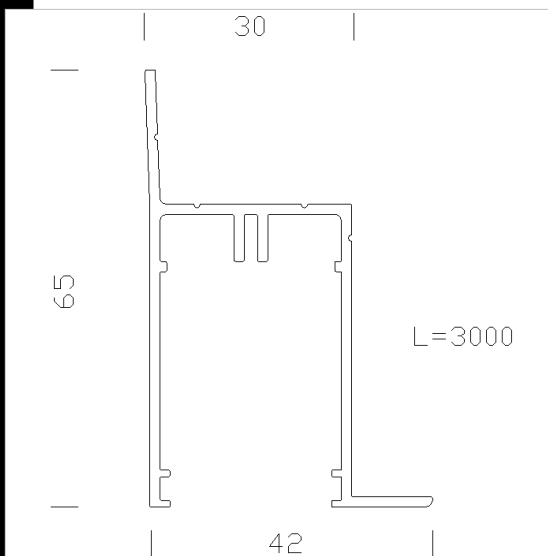

Profile for Microliset

Profilé en aluminium. Parfait sur le placoplâtre, sur les cloisons mobiles, sur les panneaux, etc. Utiliser uniquement avec l'art. Micro Liset.

Download

DXF 2D
- profilomicroliset.dxf

Code	Gear	Kg	WTot	Colour
22018670-00	S	1,30	0 W	OXYDÉ

Prodotti

- Micro Liset - 4000K - CRI 80

- Micro Liset opal - 3000K - CRI

- Micro Liset - for solid line -

- Micro Liset HO - 3000K - CRI

- Micro Liset - 3000K - CRI 92

The reported luminous flux is the flux emitted by the light source with a tolerance of $\pm 10\%$ compared to the indicated value. The W tot column indicates the total wattage absorbed by the system without exceeding 10% of the indicated