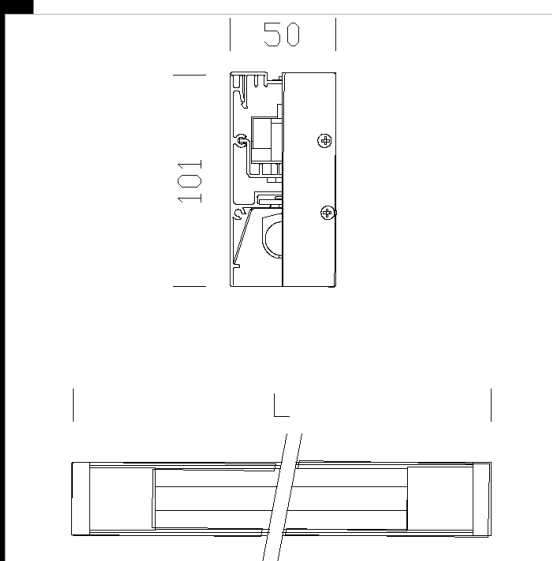

Liset avec la suspension

Housing: made of extruded and oxidized aluminum.
Diffuser: clear or matt polycarbonate 0.75mm thick (on request).

Download

DXF 2D
- 15976.dxf

Montaggi
- applicazioni_struttura_led.dxf
- 771600_liset.pdf
- struttura_led_a_parete.dxf

Code	Gear	Kg	Watt	Base	Lamps	Colour
22016571-00	CELL	3,35				OXYDÉ
22015978-00	CLD CELL	1,50	binario+LED BLUE		--	OXYDÉ
22016175-00	CELL	5,55	FL 1x54 + binario	G5	--	OXYDÉ
22016473-00	CELL	1,50	FL 1+1x54	G5	4450lm-4000K-Ra 1b	OXYDÉ